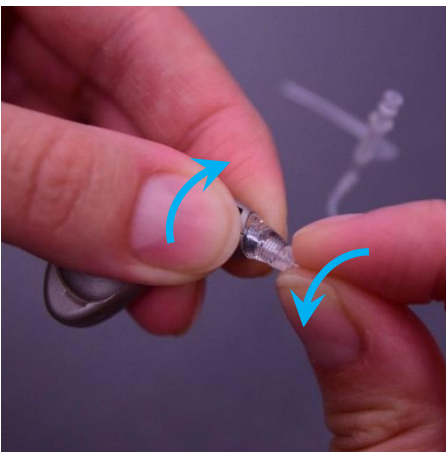

Cleaning slim tubes

Cleaning Slim Tubes	Latest review date: Oct-2024	Version number: 1.4
Status: Approved	Next review: Oct-2025	Page 1 of 4

Cleaning the slim tubes

First, take off the dome

The dome can be cleaned separately using a tissue or wet wipe.

To clean the slim tube, hold the top of the slim tube and turn the hearing aid to detach.

Cleaning Slim Tubes	Latest review date: Oct-2024	Version number: 1.4
Status: Approved	Next review: Oct-2025	Page 2 of 4

Once separated, push through the plastic cleaning wire through the slim tube to remove any debris.

5

Line up the thread of the slim tube with the adaptor on the aid.

Turn the hearing aid and hold the slim tube to attach.