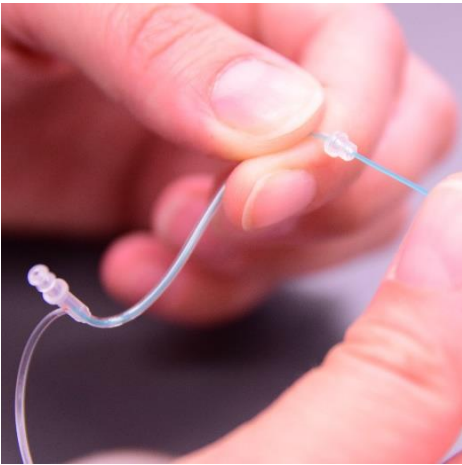

Cleaning slim tubes

Cleaning Slim Tubes	Latest review date: Oct-2024	Version number: 1.4
Status: Approved	Next review: Oct-2025	Page 1 of 4

Cleaning the slim tubes

First, take off the dome

The dome can be cleaned separately using a tissue or wet wipe.

To clean the slim tube, hold the top of the slim tube and turn the hearing aid to detach.

Cleaning Slim Tubes	Latest review date: Oct-2024	Version number: 1.4
Status: Approved	Next review: Oct-2025	Page 2 of 4

Once separated, push through the plastic cleaning wire through the slim tube to remove any debris.

5

Line up the thread of the slim tube with the adaptor on the aid.

Turn the hearing aid and hold the slim tube to attach.